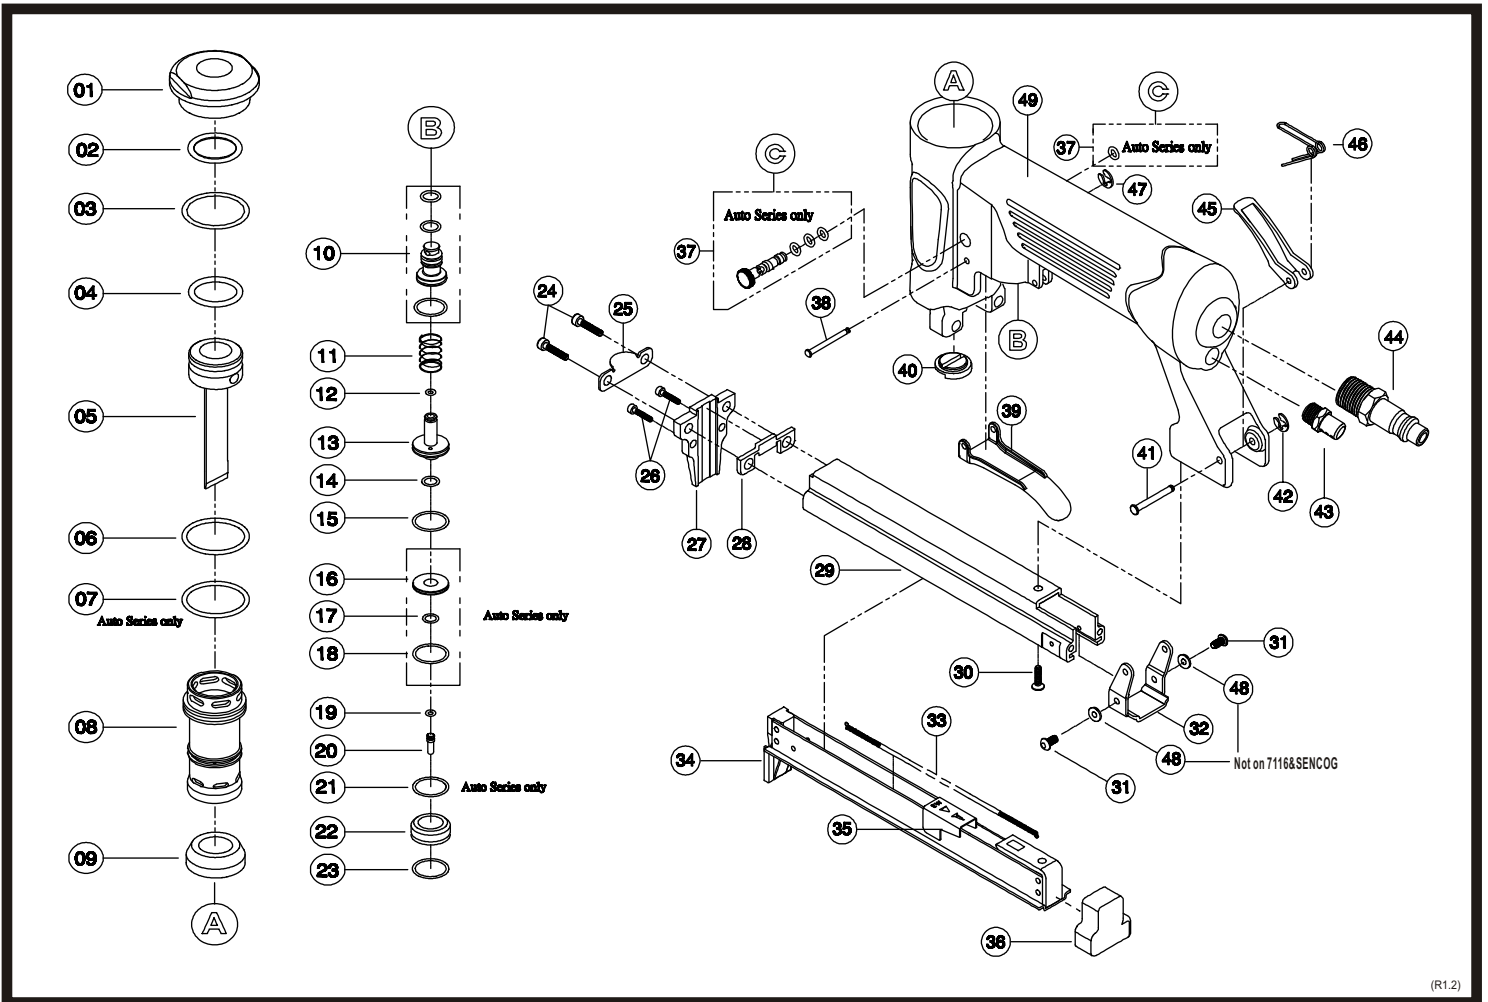

MODEL NO.:USA1116

(R1.2)

PARTS LIST MODEL A1116

No.	Part NO.	Name	PCS	No.	Part NO.	Name	PCS
1	52010	Hammer Cap	1	28	15150	Nose Plate	1
2	90087	O-Ring	1	29	11160	Magazine	1
3	90000	O-Ring	1	30	93001	Hex. Soc. FT HD Screw	1
4	90001	O-Ring	1	31	98019	Hex. Soc. FT HD Screw	2
5	11020	Piston Ram Assembly	1	32	18214	Magazine Retainer	1
6	90000	O-Ring	1	33	18170	Pusher Spring	1
8	18030	Cylinder	1	34	11180	Magazine Cover	1
9	18050	Bumper	1	35	11190	Pusher	1
10	18060-1	Trigger Valve Set	1	36	18200	Rear Magazine Bumper	1
11	18071	Trigger Valve Spring	1	38	52030	Pin	1
12	90055	O-Ring	1	39	52040	Trigger	1
13	18080	Trigger Valve	1	40	18240	Seal	1
14	90005	O-Ring	1	41	20250	Pin	1
15	90007	O-Ring	1	42	95001	E-Ring	1
19	90009	O-Ring	1	43	51213	Air Silencer	1
20	18100	Trigger Valve Stem	1	44	94001-1	Air Plug	1
22	18120	Trigger Valve Guide	1	45	18282	Magazine Latch	1
23	90007	O-Ring	1	46	18273	Magazine Latch Spring	1
24	91013-1	Hex.HD Soc Screw + Spring Washer	2	47	95002	E-Ring	1
25	18332	Seal Retainer	1	48	92005	Washer	2
26	91001	Hex.HD Soc Screw	2	49	18570	Gun Body	1
27	11140	Nose	1				