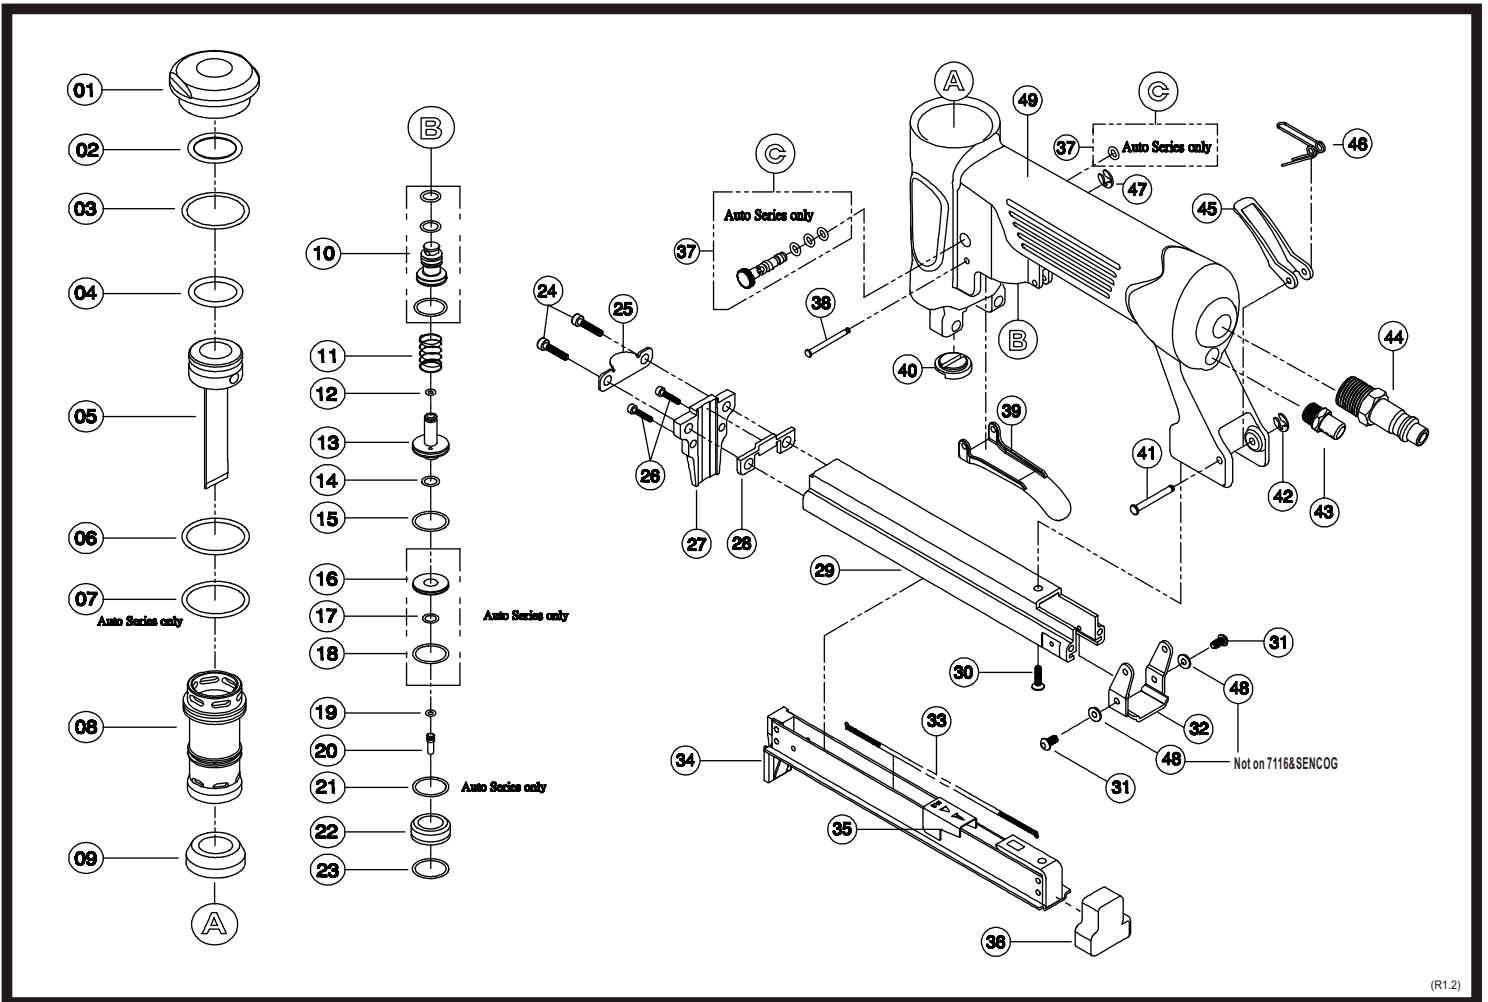

# MODEL NO.:USA1116

(R1.2)

## PARTS LIST MODEL A1116

No.	Part NO.	Name	PCS	No.	Part NO.	Name	PCS
1	52010	Hammer Cap	1	28	15150	Nose Plate	1
2	90087	O-Ring	1	29	11160	Magazine	1
3	90000	O-Ring	1	30	93001	Hex. Soc. FT HD Screw	1
4	90001	O-Ring	1	31	98019	Hex. Soc. FT HD Screw	2
5	11020	Piston Ram Assembly	1	32	18214	Magazine Retainer	1
6	90000	O-Ring	1	33	18170	Pusher Spring	1
8	18030	Cylinder	1	34	11180	Magazine Cover	1
9	18050	Bumper	1	35	11190	Pusher	1
10	18060-1	Trigger Valve Set	1	36	18200	Rear Magazine Bumper	1
11	18071	Trigger Valve Spring	1	38	52030	Pin	1
12	90055	O-Ring	1	39	52040	Trigger	1
13	18080	Trigger Valve	1	40	18240	Seal	1
14	90005	O-Ring	1	41	20250	Pin	1
15	90007	O-Ring	1	42	95001	E-Ring	1
19	90009	O-Ring	1	43	51213	Air Silencer	1
20	18100	Trigger Valve Stem	1	44	94001-1	Air Plug	1
22	18120	Trigger Valve Guide	1	45	18282	Magazine Latch	1
23	90007	O-Ring	1	46	18273	Magazine Latch Spring	1
24	91013-1	Hex.HD Soc Screw + Spring Washer	2	47	95002	E-Ring	1
25	18332	Seal Retainer	1	48	92005	Washer	2
26	91001	Hex.HD Soc Screw	2	49	18570	Gun Body	1
27	11140	Nose	1				