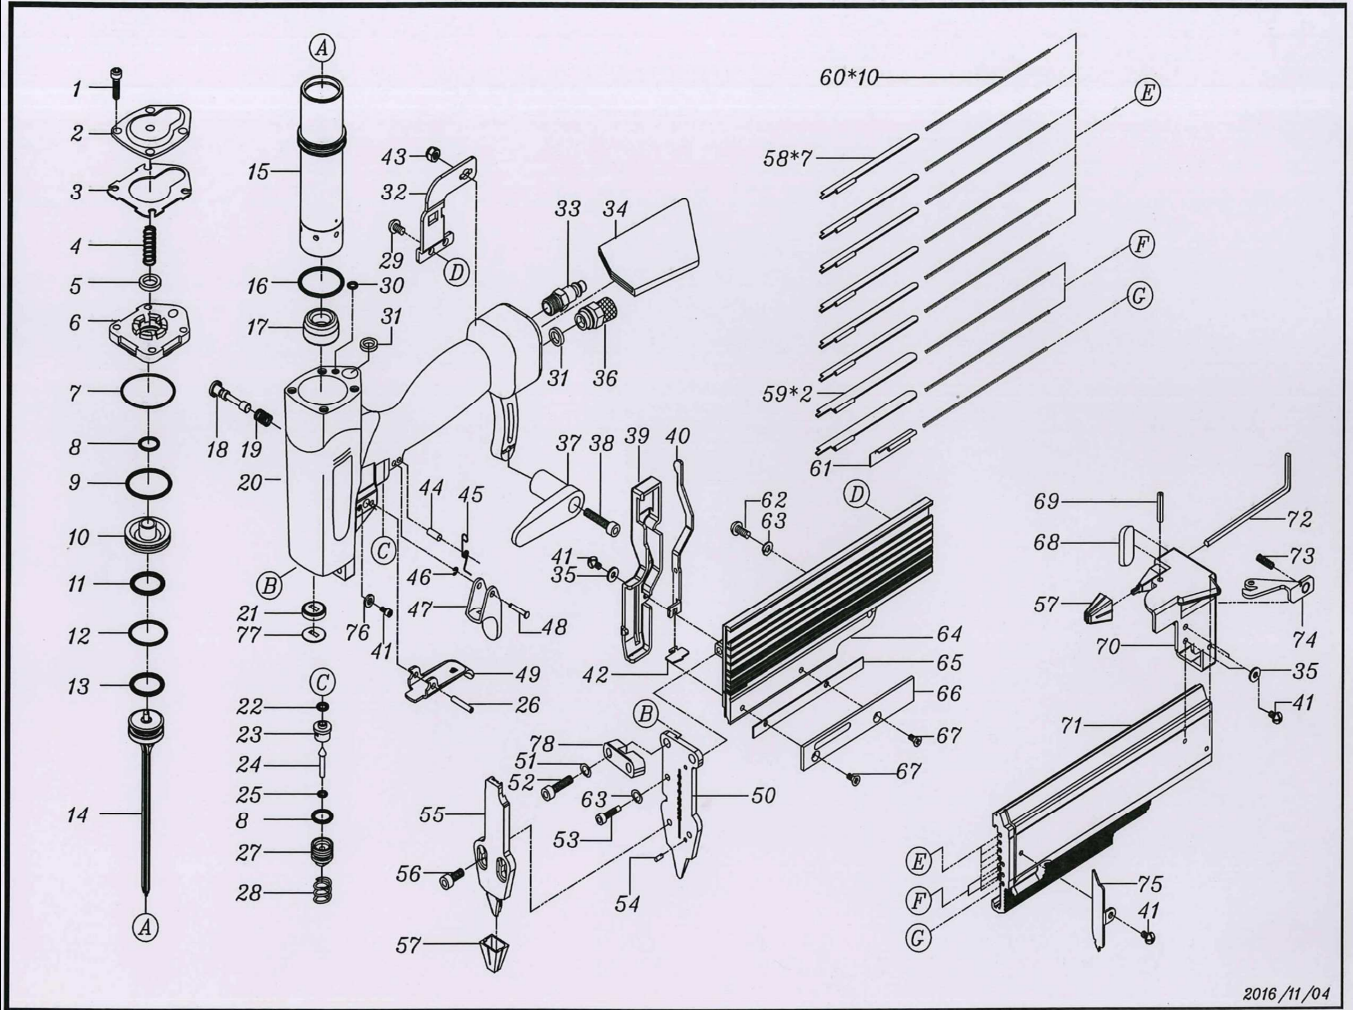

**PRICE LIST OF P650**

No.	Item No.	Description	No.	Item No.	Description
1	P650-001	HEX.SOC.HD.BOLT+WS	41	P650-041	SCREW
2	P650-002	CAP	42	P650-042	NON-DRIVE PREVENTIVE LEVEL
3	P650-003	CAP GASKET	43	P650-043	NYLON NUT
4	P650-004	COMPRESSION SPRING	44	P650-044	PIN
5	P650-005	VALVE STOP	45	P650-045	SAFETY TRIGGER SPRING
6	P650-006	CYLINDER CAP	46	P650-046	E-RING
7	P650-007	O-RING	47	P650-047	SAFETY TRIGGER
8	P650-008	O-RING	48	P650-048	PIN
9	P650-009	O-RING	49	P650-049	TRIGGER
10	P650-010	HEAD VALVE	50	P650-050	NOSE
11	P650-011	O-RING	51	P650-051	SPRING WASHER
12	P650-012	O-RING	52	P650-052	HEX.SOC.HD.BOLT
13	P650-013	O-RING	53	P650-053	HEX.SOC.HD.BOLT
14	P650-014	DRIVER	54	P650-054	PIN
15	P650-015	CYLINDER	55	P650-055	COVER PLATE
16	P650-016	O-RING	56	P650-056	HEX.SOC.HD.BOLT
17	P650-017	BUMPER	57	P650-057	NOSE PROTECTOR
18	P650-018	PIN	58	P650-058	PUSHER #1(S)
19	P650-019	SPRING	59	P650-059	PUSHER #1(L)
20	P650-020	GUN BODY	60	P650-060	PUSHER SPRING
21	P650-021	DRIVER SEAL	61	P650-061	PUSHER
22	P650-022	O-RING	62	P650-062	HEX.SOC.HD.BOLT
23	P650-023	TRIGGER VALVE SEAT	63	P650-063	SPRING WASHER
24	P650-024	TRIGGER VALVE STEM	64	P650-064	MAGAZINE SEAT
25	P650-025	O-RING	65	P650-065	SPACER PALTE
26	P650-026	SPRING PIN	66	P650-066	RAILING PALTE
27	P650-027	TRIGGER VALVE GUIDE	67	P650-067	HEX.SOC.FLAT HEAD SCREW
28	P650-028	TRIGGER SPRING	68	P650-068	RUBBER PALTE
29	P650-029	HEX.SOC.HD.BOLT	69	P650-069	SPRING PIN
30	P650-030	O-RING	70	P650-070	SLIDER CAP
31	P650-031	DEFLECTOR	71	P650-071	MAGAZINE
32	P650-032	SUPPORT	72	P650-072	ALLEN WRENCH
33	P650-033	COUPLING PLUG	73	P650-073	SPRING
34	P650-034	HANDLE GRIP	74	P650-074	LATCH
35	P650-035	WASHER	75	P650-075	PUSHER STOP
36	P650-036	SILENCER	76	P650-076	WASHER
37	P650-037	CRADLE	77	P650-077	PLATE
38	P650-038	SCREW	78	P650-078	DRIVER GUIDE B
39	P650-039	COVER			
40	P650-040	NON-DRIVE PREVENTIVE ARM			