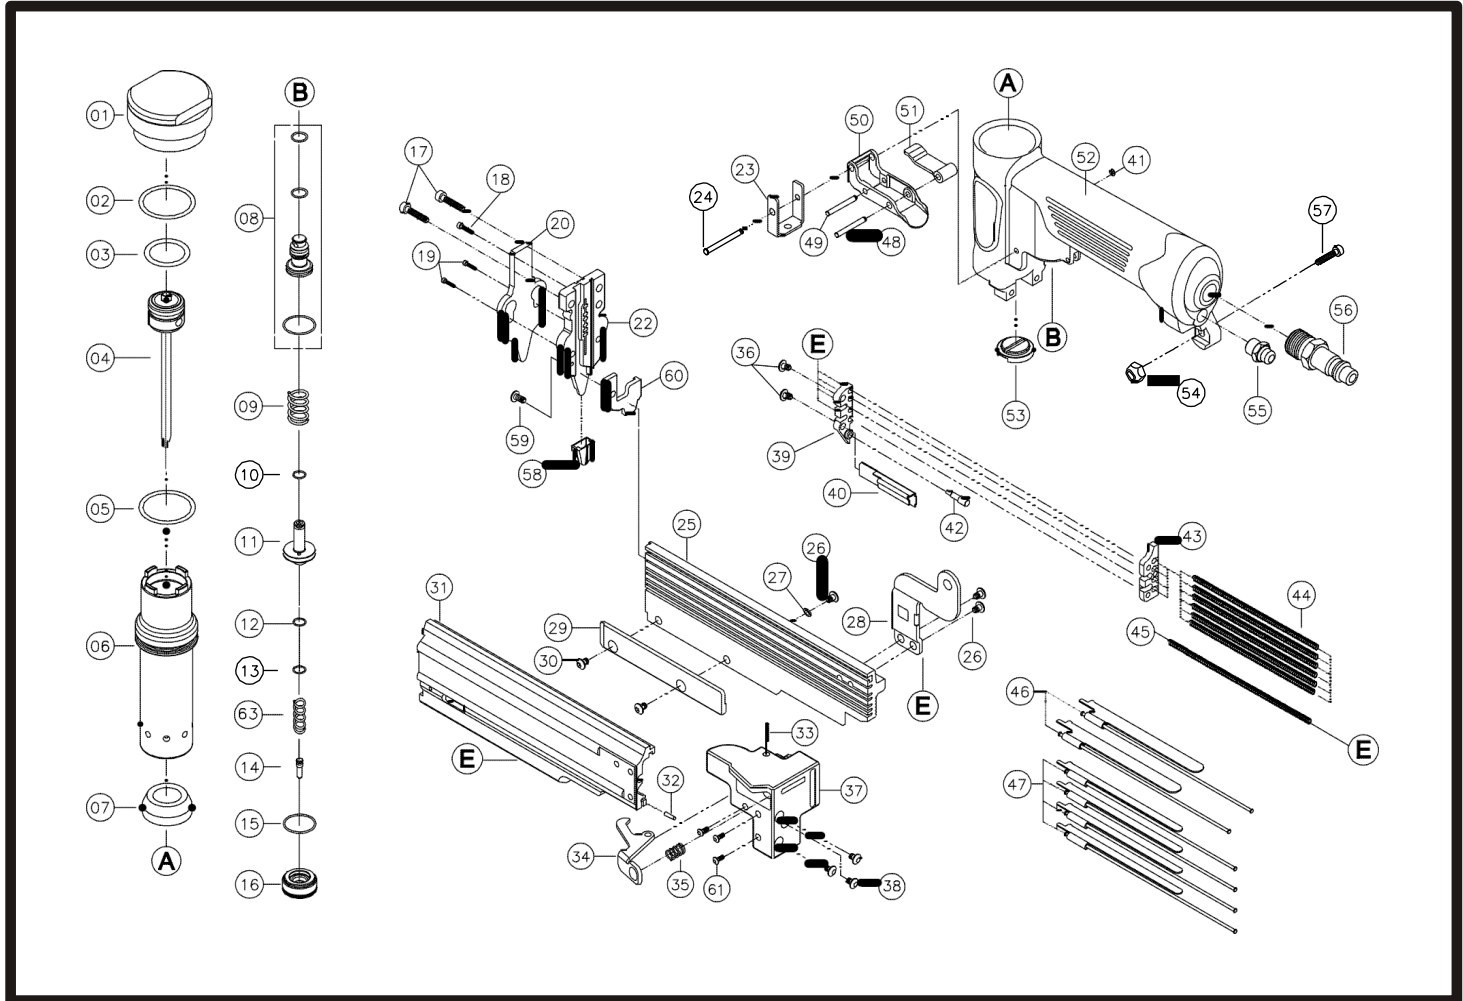

MODEL NO P635

PARTS LIST MODEL NO P635

No.	Part NO.	Description	PCS	No.	Part NO.	Description	PCS
1	54010	Top cap	1	33	96010	Pin	1
2	90000	Cap O-ring	1	34	12160	Latch	1
3	90049	Piston O-ring	1	35	12170	Latch Spring	1
4	28090	Piston UNIT	1	36	98002	Hex.Soc.Bolt	5
5	90000	O-ring	1	37	12200	Magazine Rear Cap	1
6	54020	Cylinder	1	38	98022	Bolt Flat Head	3
7	22040	Bumper	1	39	22220	Spring Guide Seat A	1
8	18060-1	Trigger Valve Set	1	40	22260	Pusher A	1
9	18070	Valve Spring	1	41	95002	E-Ring	1
10	90055	O-Ring	1	42	22291	Lock Out Pin	1
11	18081	Valve Seat	1	43	22240	Spring Guide Seat B	1
12	90005	O-ring	1	44	28080	Spring	6
13	90009	O-ring	1	45	22270	Pusher Spring	1
14	18100	Trigger Valve Stem	1	46	22301-1	Pusher L	2
15	90007	O-ring	1	47	22311-1	Pusher C	4
16	18120	Trigger Valve Cover	1	48	96005	Pin	1
17	91007-1	Bolt	2	49	96008	Pin	1
18	91008	Bolt	1	50	22330	Trigger	1
19	91009	Bolt	2	51	22340	Secondary Trigger	1
20	22070	FRONT PLATE	1	52	18580	Body	1
22	28021	GUIDING PLATE	1	53	22370	Drive Guider	1
23	54040	Safety A Seat	1	54	97001	Nut	1
24	52030	Pin	1	55	51213	Air Silencer	1
25	12140	Magazine	1	56	94002	Plug	1
26	98010	Bolt	3	57	91013-2	Bolt	2
27	92002	Spring Washer	1	58	12090	No Mar Tip	1
28	54030	Tail Hanger	1	59	98012	Round Head Screw	1
29	22160	Plate	1	60	22090	Safety Cover	1
30	93003	Flat HD.Screw	2	61	98006	Hex.Soc.Bolt	3
31	12152	Magazine Cover	1	62	18009	Piston Stopper	1
32	96016	Pin	1	63	22380	Trigger Spring	1