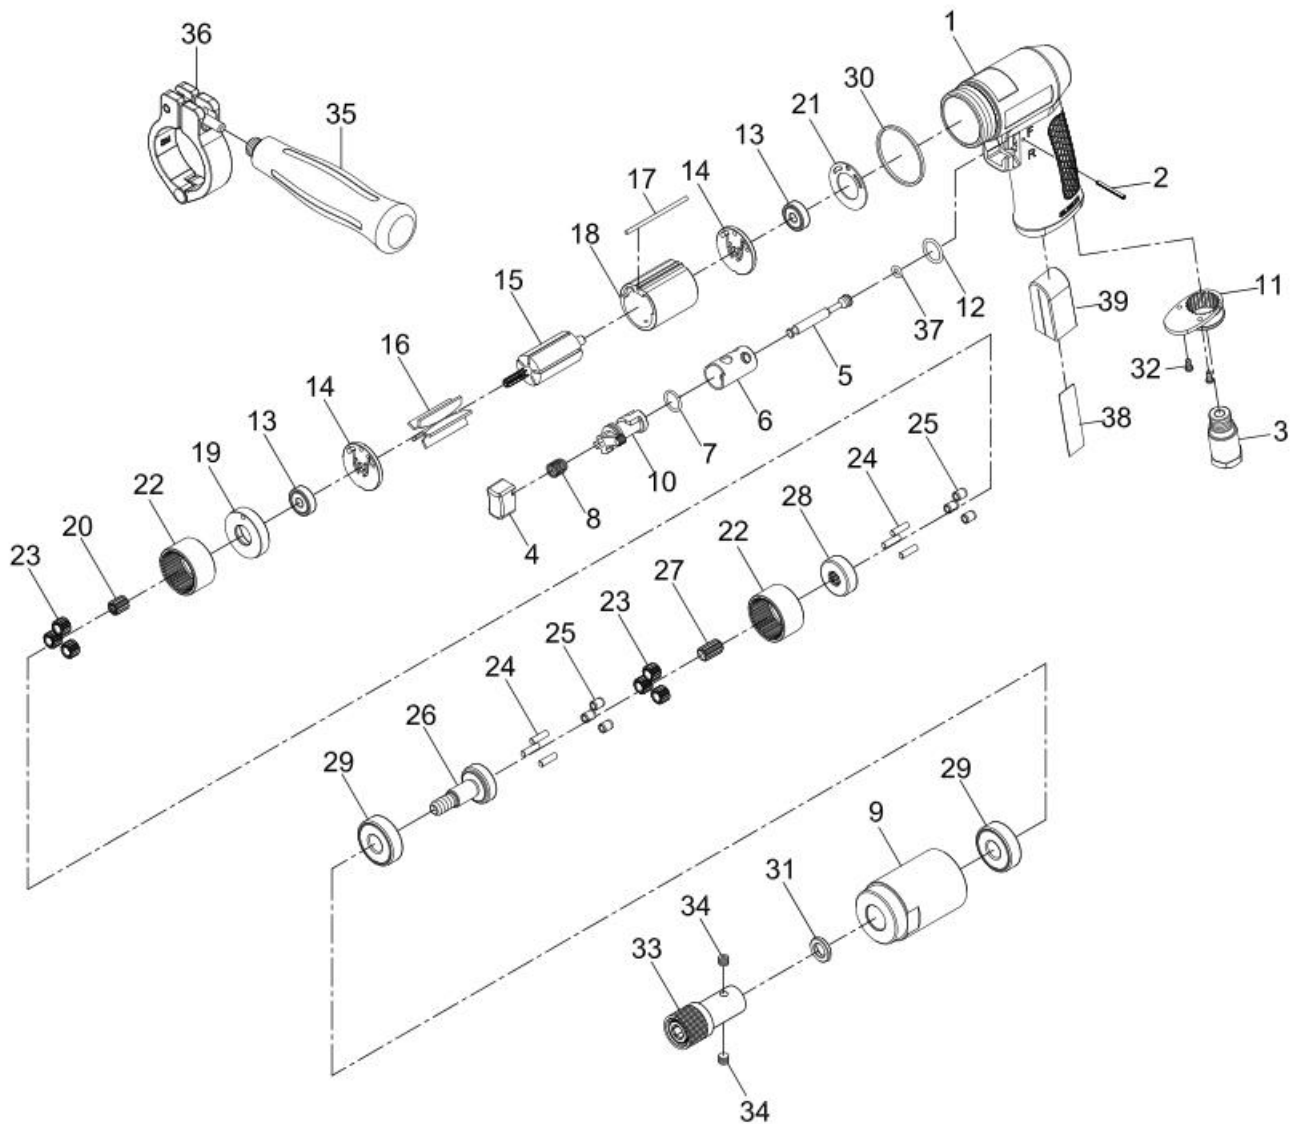

DIRECT DRIVE SCREWDRIVER

Index No.	Parts No.	Description	Index No.	Parts No.	Description
1	XS10041	MOTOR HOUSING	21	XS10050	MOTOR GASKET
2	XS10002	SPRING PIN	22	XS10051	INTERNAL GEAR (2)
3	XS10003	AIR INLET	23	XS10052	PLANET GEAR (6)
4	XS10004	TRIGGER	24	XS10054	PIN(6)
5	XS10005	VALVE STEM	25	XS10055	BUSHING(6)
6	XS10006	REVERSE BUSHING	26	XS10057	WORK SPINDLE
7	XS10009	O-RING	27	XS10058	CENTER GEAR
8	XS10008	VALVE SPRING	28	XS10059	REDUCTION SPINDLE
9	XS10042	CLAMP NUT	29	XS10060	BALL BEARING (2)
10	XS10010	REVERSE LEVER	30	XS10038	DECORATION RING
11	XS10043	EXHAUST DIFFUSER	31	XS10061	WASHER
12	XS10007	O-RING	32	XS10062	SCREW(2)
13	XS10013	BALL BEARING (2)	33	XS10063	QUICK CHANGE CHUCK (1/4")
14	XS10044	END PLATE(2)	34	XS10064	SET SCREW (2)
15	XS10045	ROTOR	35	XS10065	HANDLE
16	XS10016	ROTOR BLADES(5)	36	XS10066	RETAINER
17	XS10046	PIN	37	XS10067	O-RING
18	XS10047	CYLINDER	38	XS10039	IRON SHEET
19	XS10048	FRONT END PLATE	39	XS10040	DAMPING MATERIAL
20	XS10049	PINION GEAR			