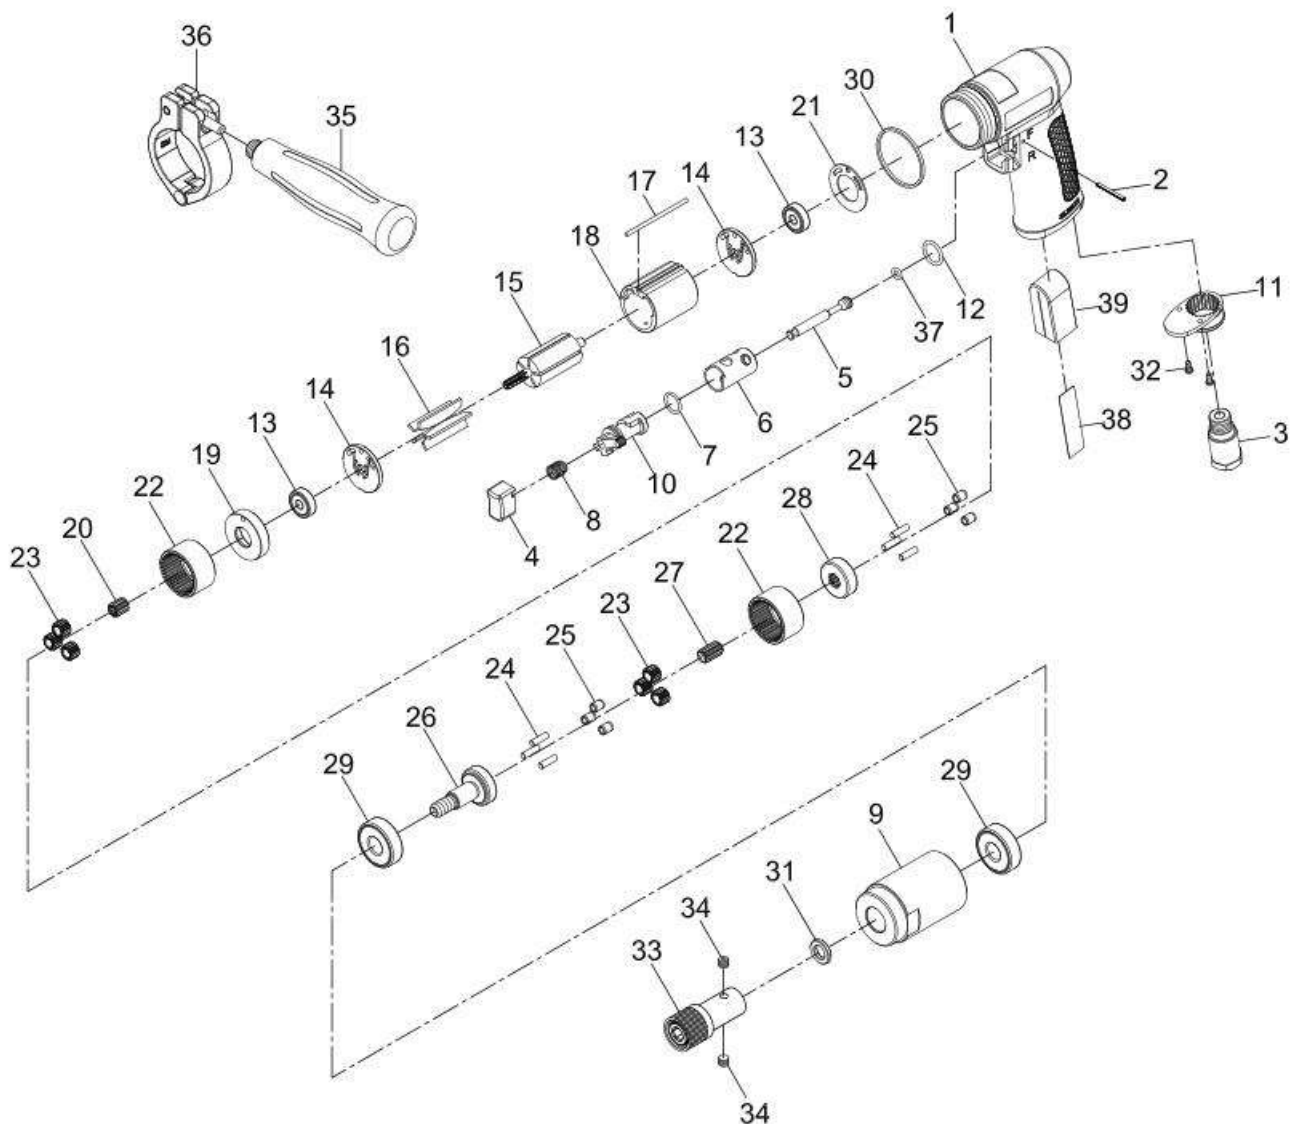

# DIRECT DRIVE SCREWDRIVER

Index No.	Parts No.	Description	Index No.	Parts No.	Description
1	XS10041	MOTOR HOUSING	21	XS10050	MOTOR GASKET
2	XS10002	SPRING PIN	22	XS10051	INTERNAL GEAR (2)
3	XS10003	AIR INLET	23	XS10052	PLANET GEAR (6)
4	XS10004	TRIGGER	24	XS10054	PIN(6)
5	XS10005	VALVE STEM	25	XS10055	BUSHING(6)
6	XS10006	REVERSE BUSHING	26	XS10057	WORK SPINDLE
7	XS10009	O-RING	27	XS10058	CENTER GEAR
8	XS10008	VALVE SPRING	28	XS10059	REDUCTION SPINDLE
9	XS10042	CLAMP NUT	29	XS10060	BALL BEARING (2)
10	XS10010	REVERSE LEVER	30	XS10038	DECORATION RING
11	XS10043	EXHAUST DIFFUSER	31	XS10061	WASHER
12	XS10007	O-RING	32	XS10062	SCREW(2)
13	XS10013	BALL BEARING (2)	33	XS10063	QUICK CHANGE CHUCK (1/4")
14	XS10044	END PLATE(2)	34	XS10064	SET SCREW (2)
15	XS10045	ROTOR	35	XS10065	HANDLE
16	XS10016	ROTOR BLADES(5)	36	XS10066	RETAINER
17	XS10046	PIN	37	XS10067	O-RING
18	XS10047	CYLINDER	38	XS10039	IRON SHEET
19	XS10048	FRONT END PLATE	39	XS10040	DAMPING MATERIAL
20	XS10049	PINION GEAR			