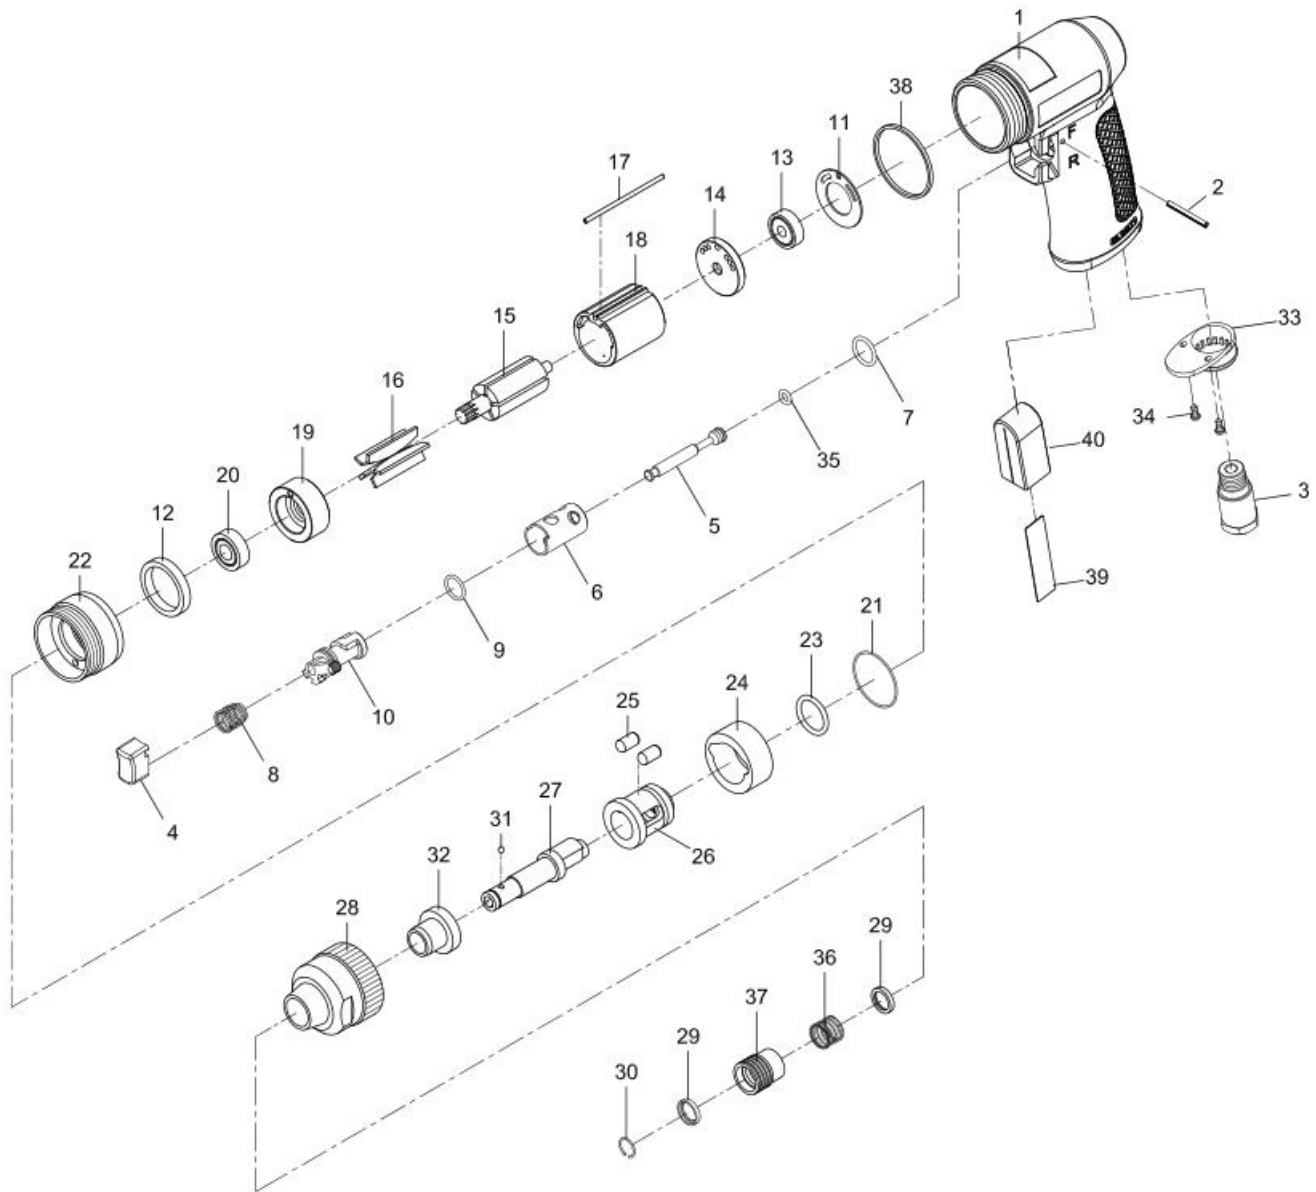

1/4" HEX. DRIVE SUPER POWERFUL IMPACT SCREWDRIVER

Index No.	Parts No.	Description	Index No.	Parts No.	Description
1	XS10001	MOTOR HOUSING	21	XS10021	O-RING
2	XS10002	SPRING PIN	22	XS10022	CLAMP NUT
3	XS10003	AIR INLET	23	XS10023	O-RING
4	XS10004	TRIGGER	24	XS10024	HAMMER
5	XS10005	VALVE STEM	25	XS10025	HAMMER PIN
6	XS10006	VALVE BUSHING	26	XS10026	HAMMER CAGE
7	XS10007	O-RING	27	XS10027	ANVIL
8	XS10008	VALVE SPRING	28	XS10028	HAMMER CASE
9	XS10009	O-RING	29	XS10029	WASHER
10	XS10010	REVERSE LEVER	30	XS10030	RETAINING RING
11	XS10011	MOTOR GASKET	31	XS10031	STEEL BALL
12	XS10012	WASHER	32	XS10032	ANVIL BUSHING
13	XS10013	BALL BEARING	33	XS10033	EXHAUST DIFFUSER
14	XS10014	REAR END PLATE	34	XS10034	SCREW
15	XS10015	ROTOR	35	XS10035	O-RING
16	XS10016	ROTOR BLADE	36	XS10036	SPRING
17	XS10017	PIN	37	XS10037	BALL RETAINER
18	XS10018	CYLINDER	38	XS10038	DECORATION RING
19	XS10019	FRONT END PLATE	39	XS10039	IRON SHEET
20	XS10020	BALL BEARING	40	XS10040	DAMPING MATERIAL